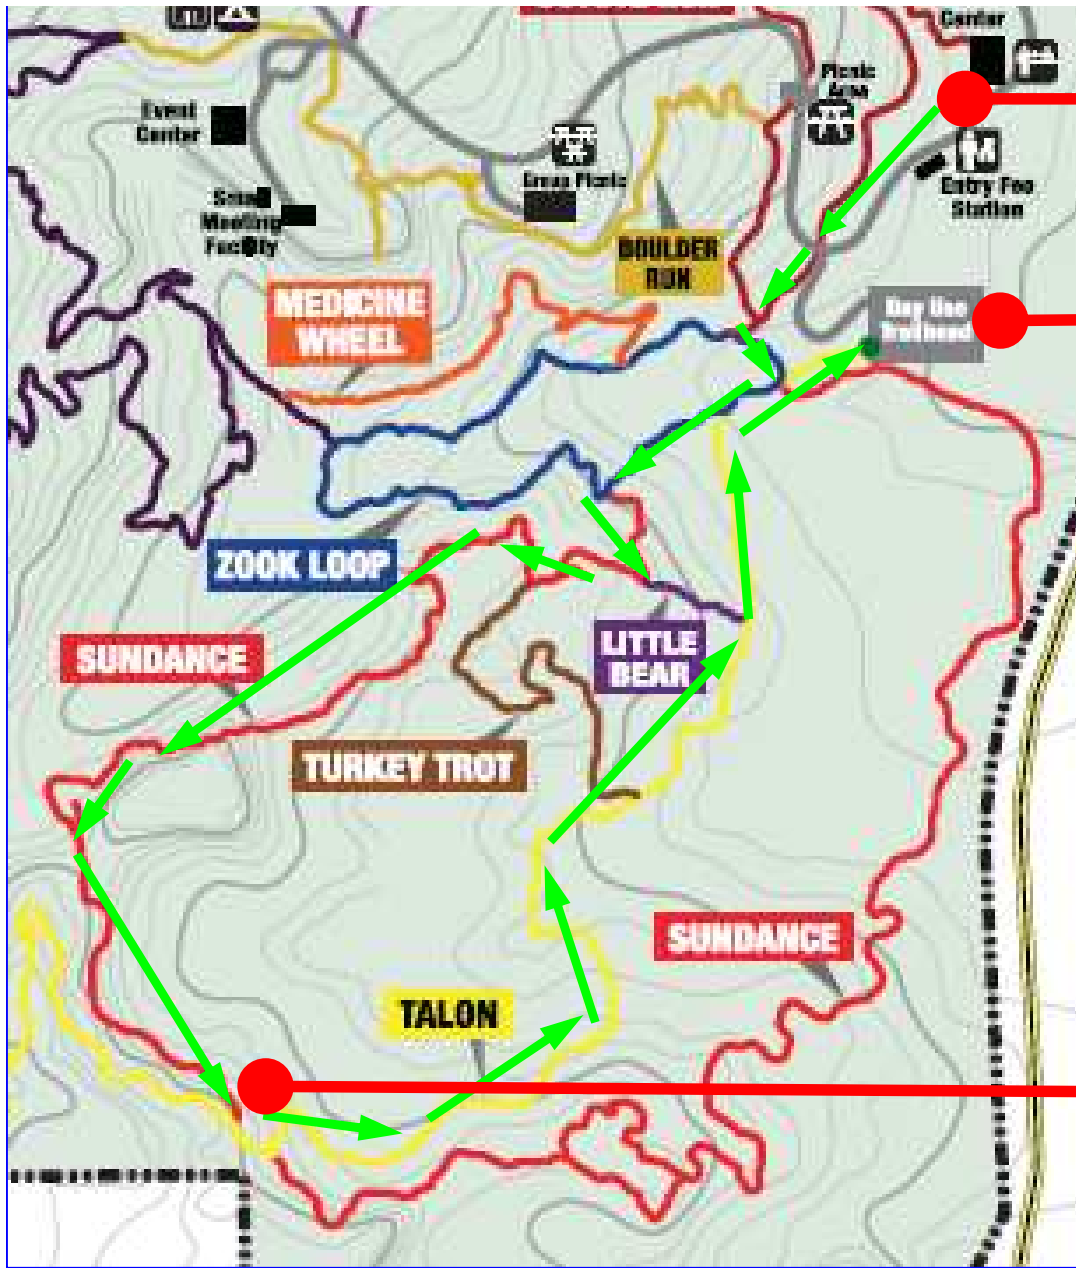

# Winter Series I - Short Course - Cheyenne Mountain State Park

Registration &  
Race Start  
(Visitor's Center & Parking Lot)  
No Runner Parking, Please

Race Finish &  
Runner Parking  
(Hot Cider, Cocoa &  
Restrooms Available)

Water Station