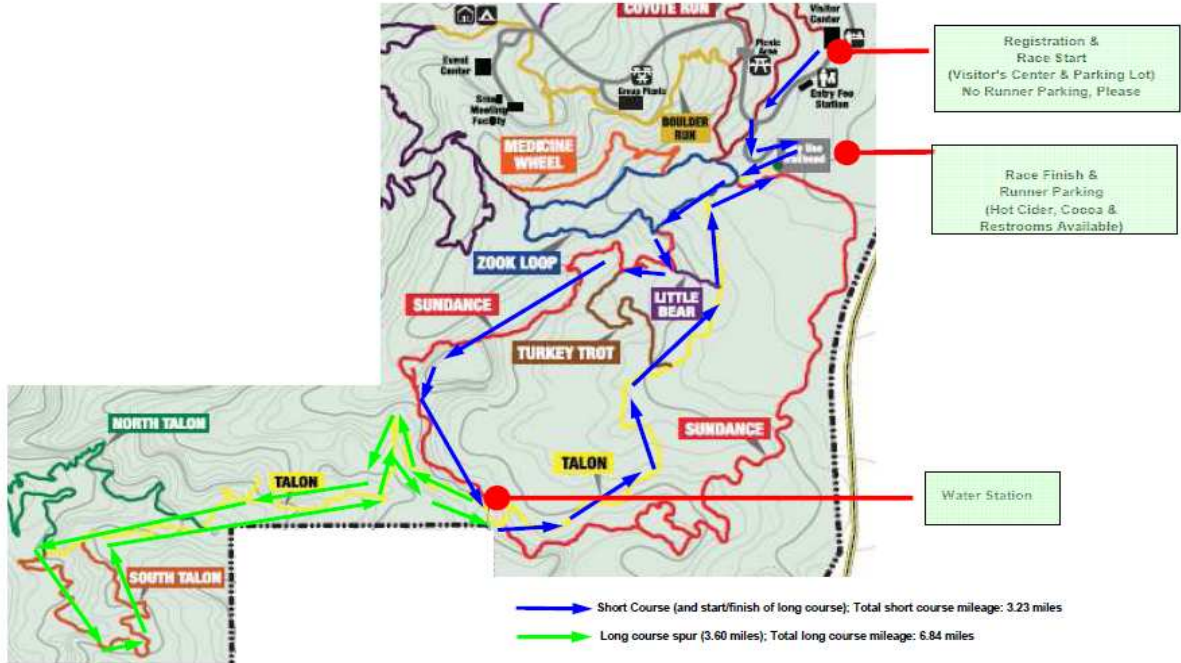

# PPRR Winter Series I: Cheyenne Mountain State Park

## Course Map

## Elevation Profile

Short course: 3.23 miles, 534 feet total climbing; 568 feet total descending  
 Long course: 6.84 miles, 1,148 feet total climbing; 1180 feet total descending