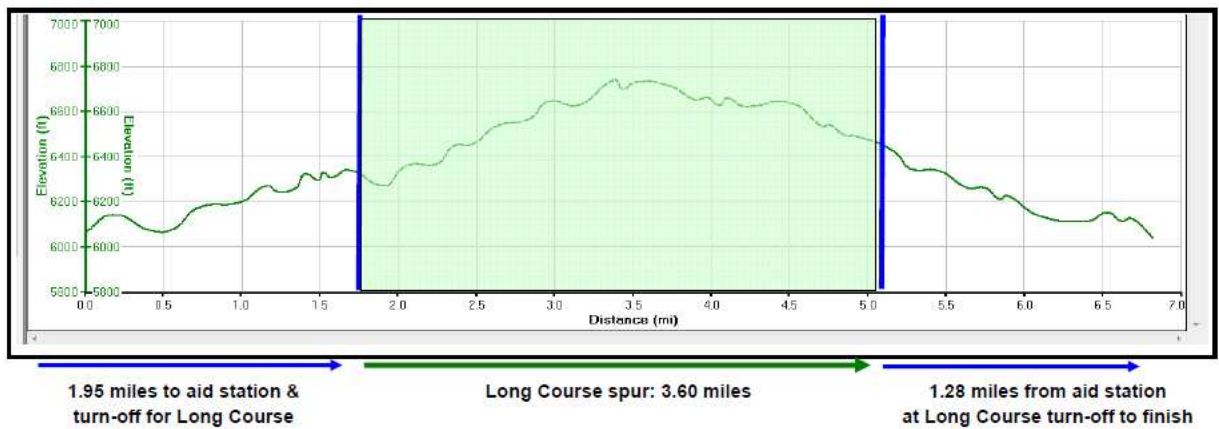

## Course Map

## Elevation Profile

Short course: 3.23 miles, 534 feet total climbing; 568 feet total descending  
 Long course: 6.84 miles, 1,148 feet total climbing; 1180 feet total descending